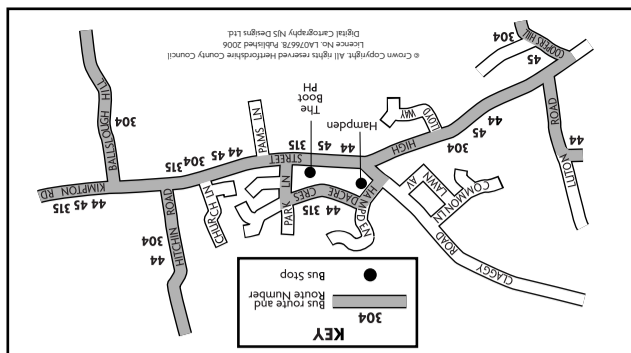

Welwyn Private Hire - Tel: 01438 716748
Mobile: 07952 839874

TAXIS

This scheme is mainly for elderly and disabled people and is for health-related trips including hospitals, doctors, dentists. It also includes visits to nursing homes and day centres, both attending and visiting.

Tel: 01462 459752

details and per mile rate
Please ring between 9am and 1pm, Mondays to Fridays for

Community Transport Scheme (North Herts CVS) - Voluntary Drivers

- For people who have difficulty in using other passenger transport.
- For trips to hospitals (in particular the Lister), health care appointments and clinics.

Tel: 01438 781238

Monday to Friday for details and per mile rate
Please ring between 10am and 12 noon,

Lister Hospital Car Service Voluntary Drivers

- For people who have difficulty using other passenger transport due to a permanent disability or illness regardless of age, and those over 75 years old.
- For appointments, or visiting friends and relations, your local GP or dentist.
- For people who have difficulty using other passenger transport due to a permanent disability or illness regardless of age, and those over 75 years old.

Tel: 01923 443388

Please ring for details and per mile rate

Dial-a-Ride (Wheelchair Accessible)

For hospital referrals, please call
Travelink 01438 737 252

SPECIAL TRANSPORT SERVICES AVAILABLE FOR KIMPTON (Door to Door)