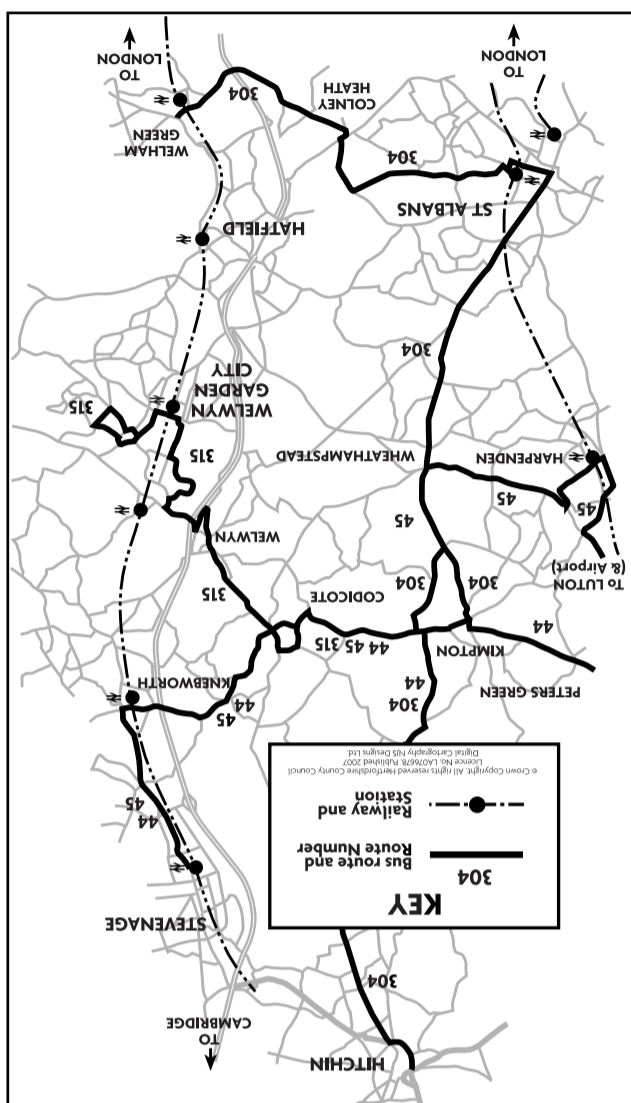

Welwyn Private Hire - Tel: 01438 716748
Mobile: 07952 839874

TAXIS

This scheme is mainly for elderly and disabled people and is for health-related trips including hospitals, doctors, dentists. It also includes visits to nursing homes and day centres, both attending and visiting.

Tel: 01462 459752

details and per mile rate
Please ring between 9am and 1pm, Mondays to Fridays for

Community Transport Scheme (North Herts CVS) - Voluntary Drivers

- For people who have difficulty in using other passenger transport.
- For trips to hospitals (in particular the Lister), health care appointments and clinics.

Tel: 01438 781238

Monday to Friday for details and per mile rate
Please ring between 10am and 12 noon,

Lister Hospital Car Service Voluntary Drivers

- For people who have difficulty using other passenger transport due to a permanent disability or illness regardless of age, and those over 75 years old.
- For appointments, or visiting friends and relations, your local GP or dentist.
- For people who have difficulty using other passenger transport due to a permanent disability or illness regardless of age, and those over 75 years old.

Tel: 01923 443388

Please ring for details and per mile rate

Dial-a-Ride (Wheelchair Accessible)

For hospital referrals, please call
Travelink 01438 737 252

SPECIAL TRANSPORT SERVICES AVAILABLE FOR KIMPTON (Door to Door)